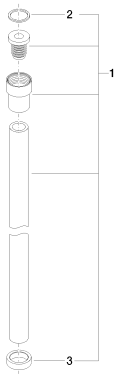

Shower - Series- various

WATER TUBE Kneipp hose black 78-3/4" - polished chrome

Article number: 28 286 979-00

- Hose nozzle with sleeve
- With holding ring

polished chrome

Dimensional drawing

All dimensions in mm / inch = mm x 0,0394

Shower - Series- various

WATER TUBE Kneipp hose black 7/8-3/4" - polished chrome

Article number: 28 286 979-00

Flow rate chart

Shower - Series- various

WATER TUBE Kneipp hose black 78-3/4" - polished chrome

Article number: 28 286 979-00

Other surface finishes

platinum matte
28 286 979-06

platinum
28 286 979-08

Brushed Durabronz
28 286 979-28

More custom finish options are available via special production (xTra Service). Please see our finish matrix for availability and pricing or contact a Dornbracht representative.

Spare parts list

Number	Item Number	Designation	Number of units
2	09 14 20 003 90	seal	1
3	09 28 10 116-00	ring	1