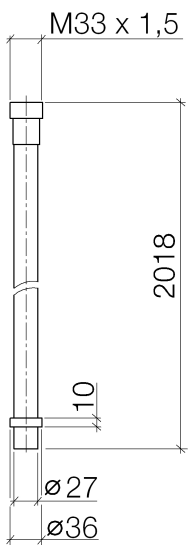

Shower - Series- various

WATER TUBE Kneipp hose black 78-3/4" - polished chrome

Article number: 28 286 979-00

- Hose nozzle with sleeve
- With holding ring

polished chrome

Dimensional drawing

All dimensions in mm / inch = mm x 0,0394

Shower - Series- various

WATER TUBE Kneipp hose black 7/8-3/4" - polished chrome

Article number: 28 286 979-00

Flow rate chart

Shower - Series- various

WATER TUBE Kneipp hose black 78-3/4" - polished chrome

Spare parts list

Number	Item Number	Designation	Number of units
2	09 14 20 003 90	seal	1
3	09 28 10 116-00	ring	1