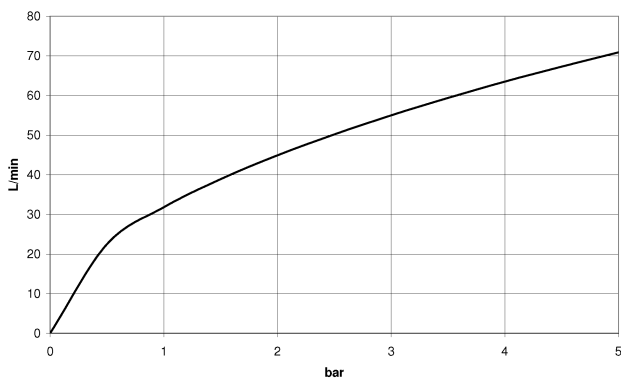

Shower - Series- various

WATER TUBE Kneipp hose black 78-3/4" - polished chrome

Article number: 28 286 979-00

- Hose nozzle with sleeve
- With holding ring

polished chrome

Dimensional drawing

All dimensions in mm / inch = mm x 0,0394

Shower - Series- various

WATER TUBE Kneipp hose black 7/8-3/4" - polished chrome

Article number: 28 286 979-00

Flow rate chart

Shower - Series- various

WATER TUBE Kneipp hose black 78-3/4" - polished chrome